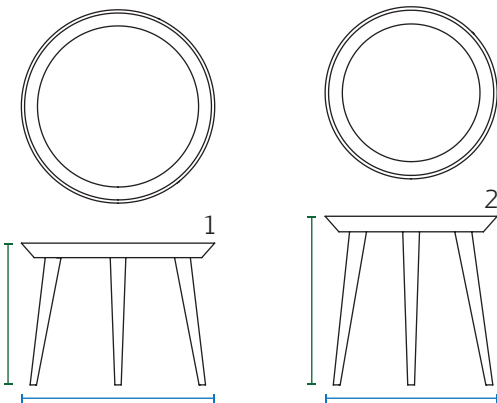

STANDARD DIMENSIONS (MM)

DIAMETER: 500-600

HEIGHT: 400-500-600

ON PICTURE 1\_W 600 x D 600 x H 400

2\_W 500 x D 500 x H 500

(CHECK BOX OF SAMPLES) **PRODUCT OPTIONS**

TOP: LAQUERED COLORS MAT FINISH  
FEET: SOLID WOODS OR LAQUERED COLORS MAT FINISH